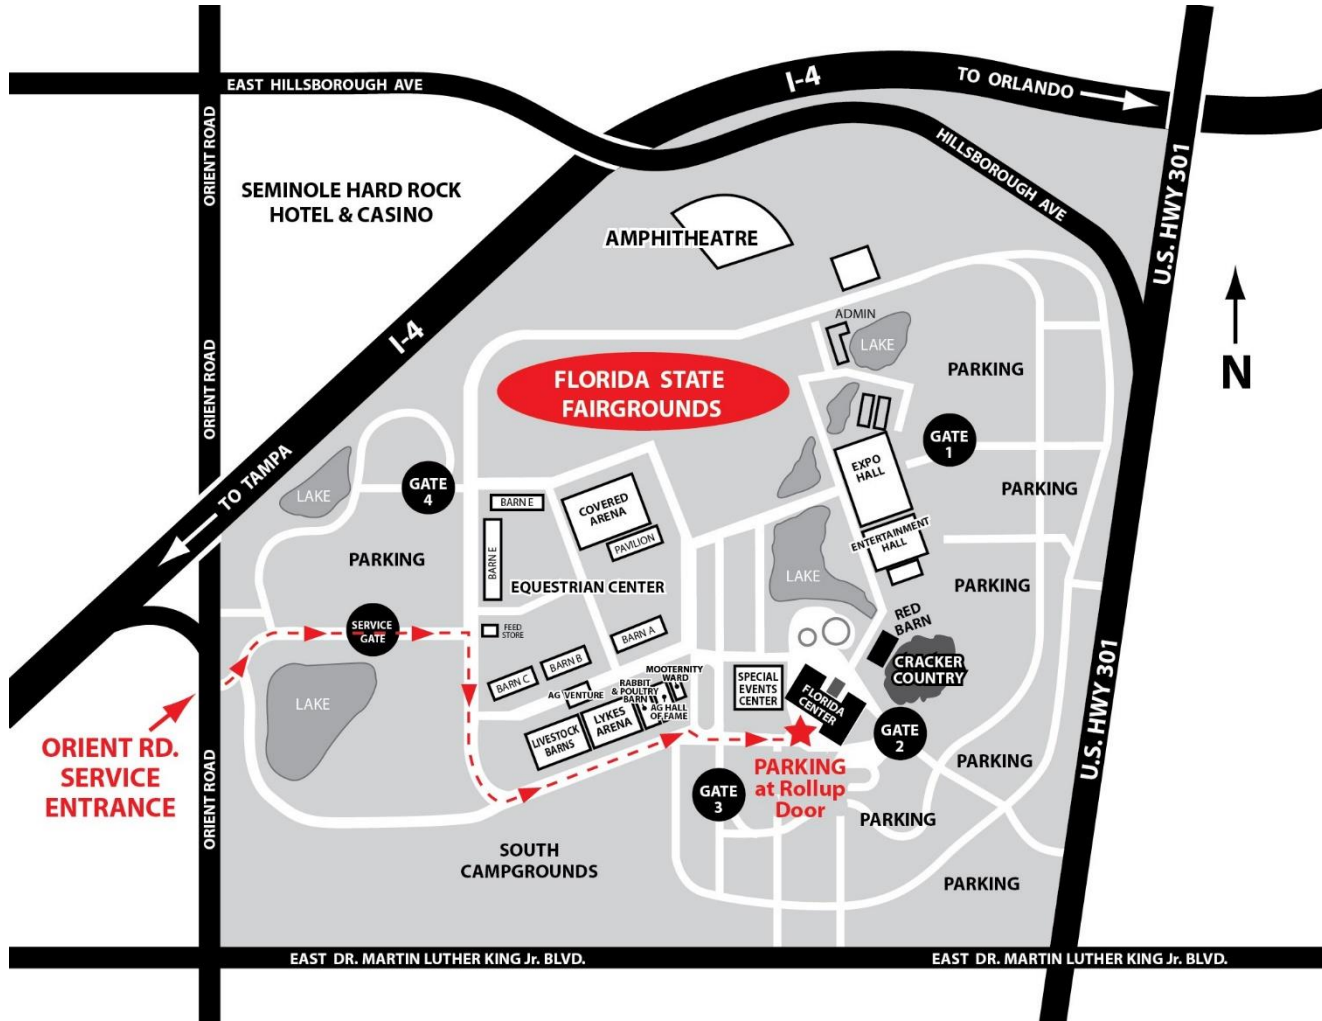

Directions to the Florida State Fair

To Orient Road Service Entrance

Traveling North or South on Interstate 75

- Exit at Martin Luther King, Jr. Blvd. West
- Continue to Orient Road and turn right
- Service Entrance to the Fairgrounds will be on right
- Once on Fairgrounds follow RED arrows to the Florida Center

Traveling West on Interstate 4 coming (toward Tampa)

- Exit at State Road 92/Hillsborough Ave.
- Make a left turn at Orient Road (first traffic light)
- Service Entrance to Fairgrounds will be 1st left after passing under Interstate 4 overpass.
- Once on Fairgrounds follow RED arrows to the Florida Center

Traveling East on Interstate 4 (toward Orlando)

- Take Orient Road Exit
- Continue a short distance and turn right on Orient Road
- Service Entrance to the Fairgrounds will be on left
- Once on Fairgrounds follow RED arrows to the Florida Center

Traveling North on Highway 301

- Turn left on Martin Luther King, Jr. Blvd.
- Continue to Orient Road (first traffic light) & turn right on Orient Rd.
- Service Entrance to the Fairgrounds will be on right
- Once on Fairgrounds follow RED arrows to the Florida Center

iphone:

4800 Orient Rd.
Tampa, FL 33610

Google Maps:

Orient Road @ I-4
Fairgrounds
Entrance